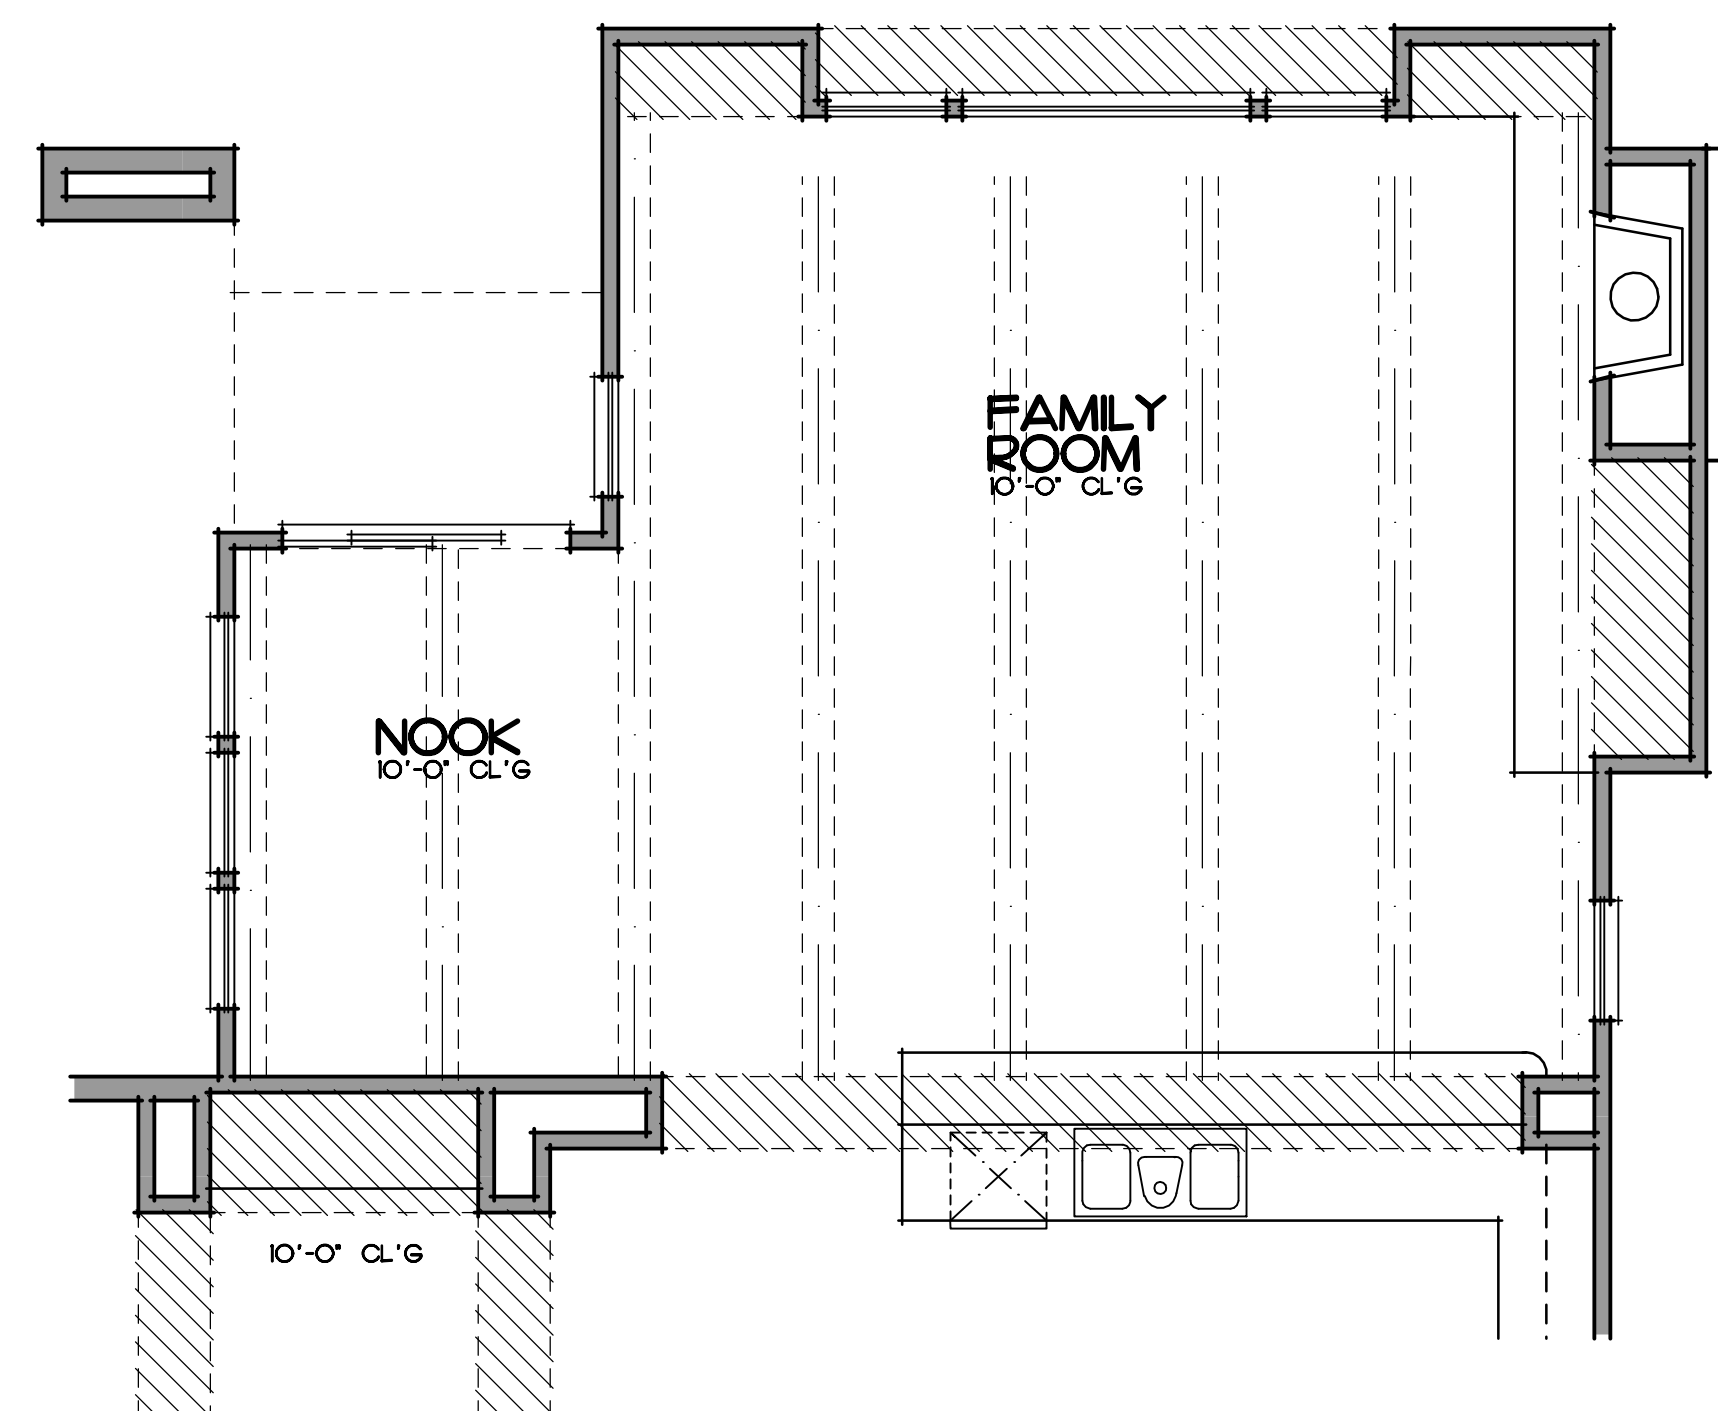

OPT. FALSE BEAMS • LIV. & DIN.

OPT. FALSE BEAMS • FAM. & NOOK

OPTIONAL DINING ROOM

OPT. FALSE BEAMS • HALL

FLOOR PLAN

SQUARE FOOTAGE

FLOOR AREA ¹	4981 SQ. FT.
TOTAL HOUSE ¹	4981 SQ. FT.
LOGGIA ¹	825 SQ. FT.
GARAGES ²	1251 SQ. FT.

SCALE: 1/4" = 1'-0"