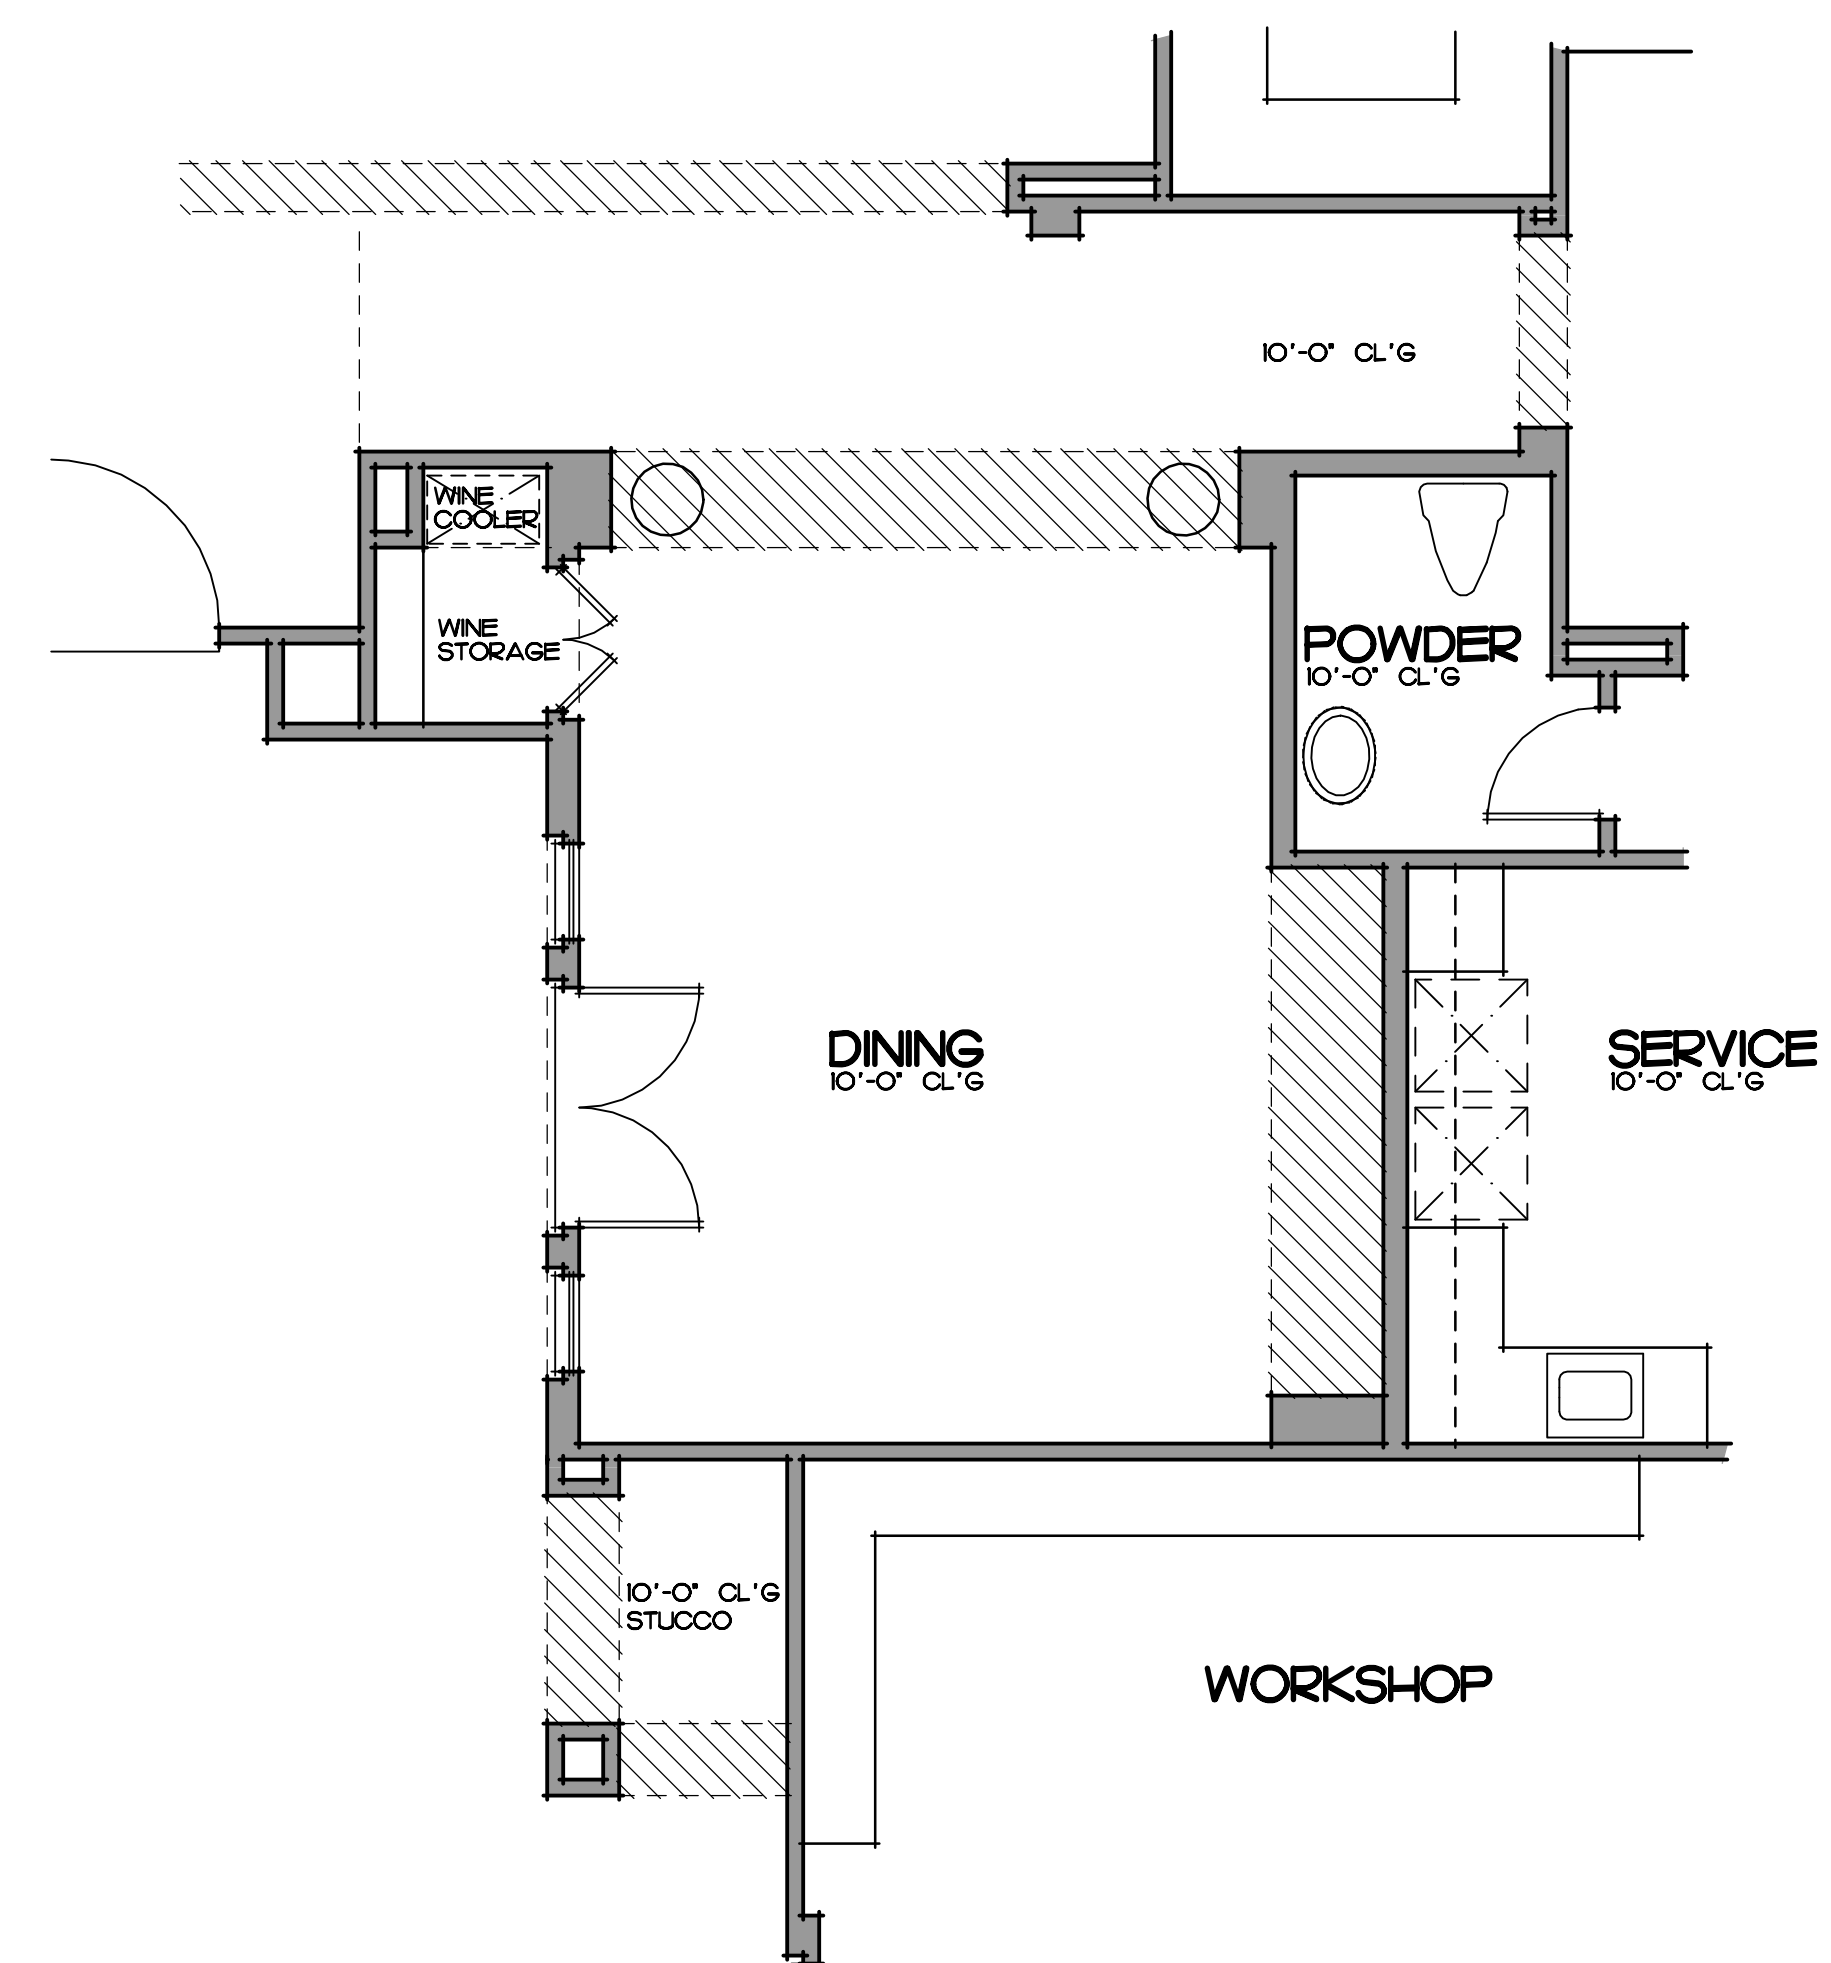

OPT. FALSE BEAMS • LIV. & DIN.

OPT. FALSE BEAMS • FAM. & NOOK

OPTIONAL DINING ROOM

OPT. FALSE BEAMS • HALL

FLOOR PLAN

SQUARE FOOTAGE

FLOOR AREA ¹	4981 SQ. FT.
TOTAL HOUSE ¹	4981 SQ. FT.
LOGGIA ¹	825 SQ. FT.
GARAGES ²	1251 SQ. FT.

SCALE: 1/4" = 1'-0"