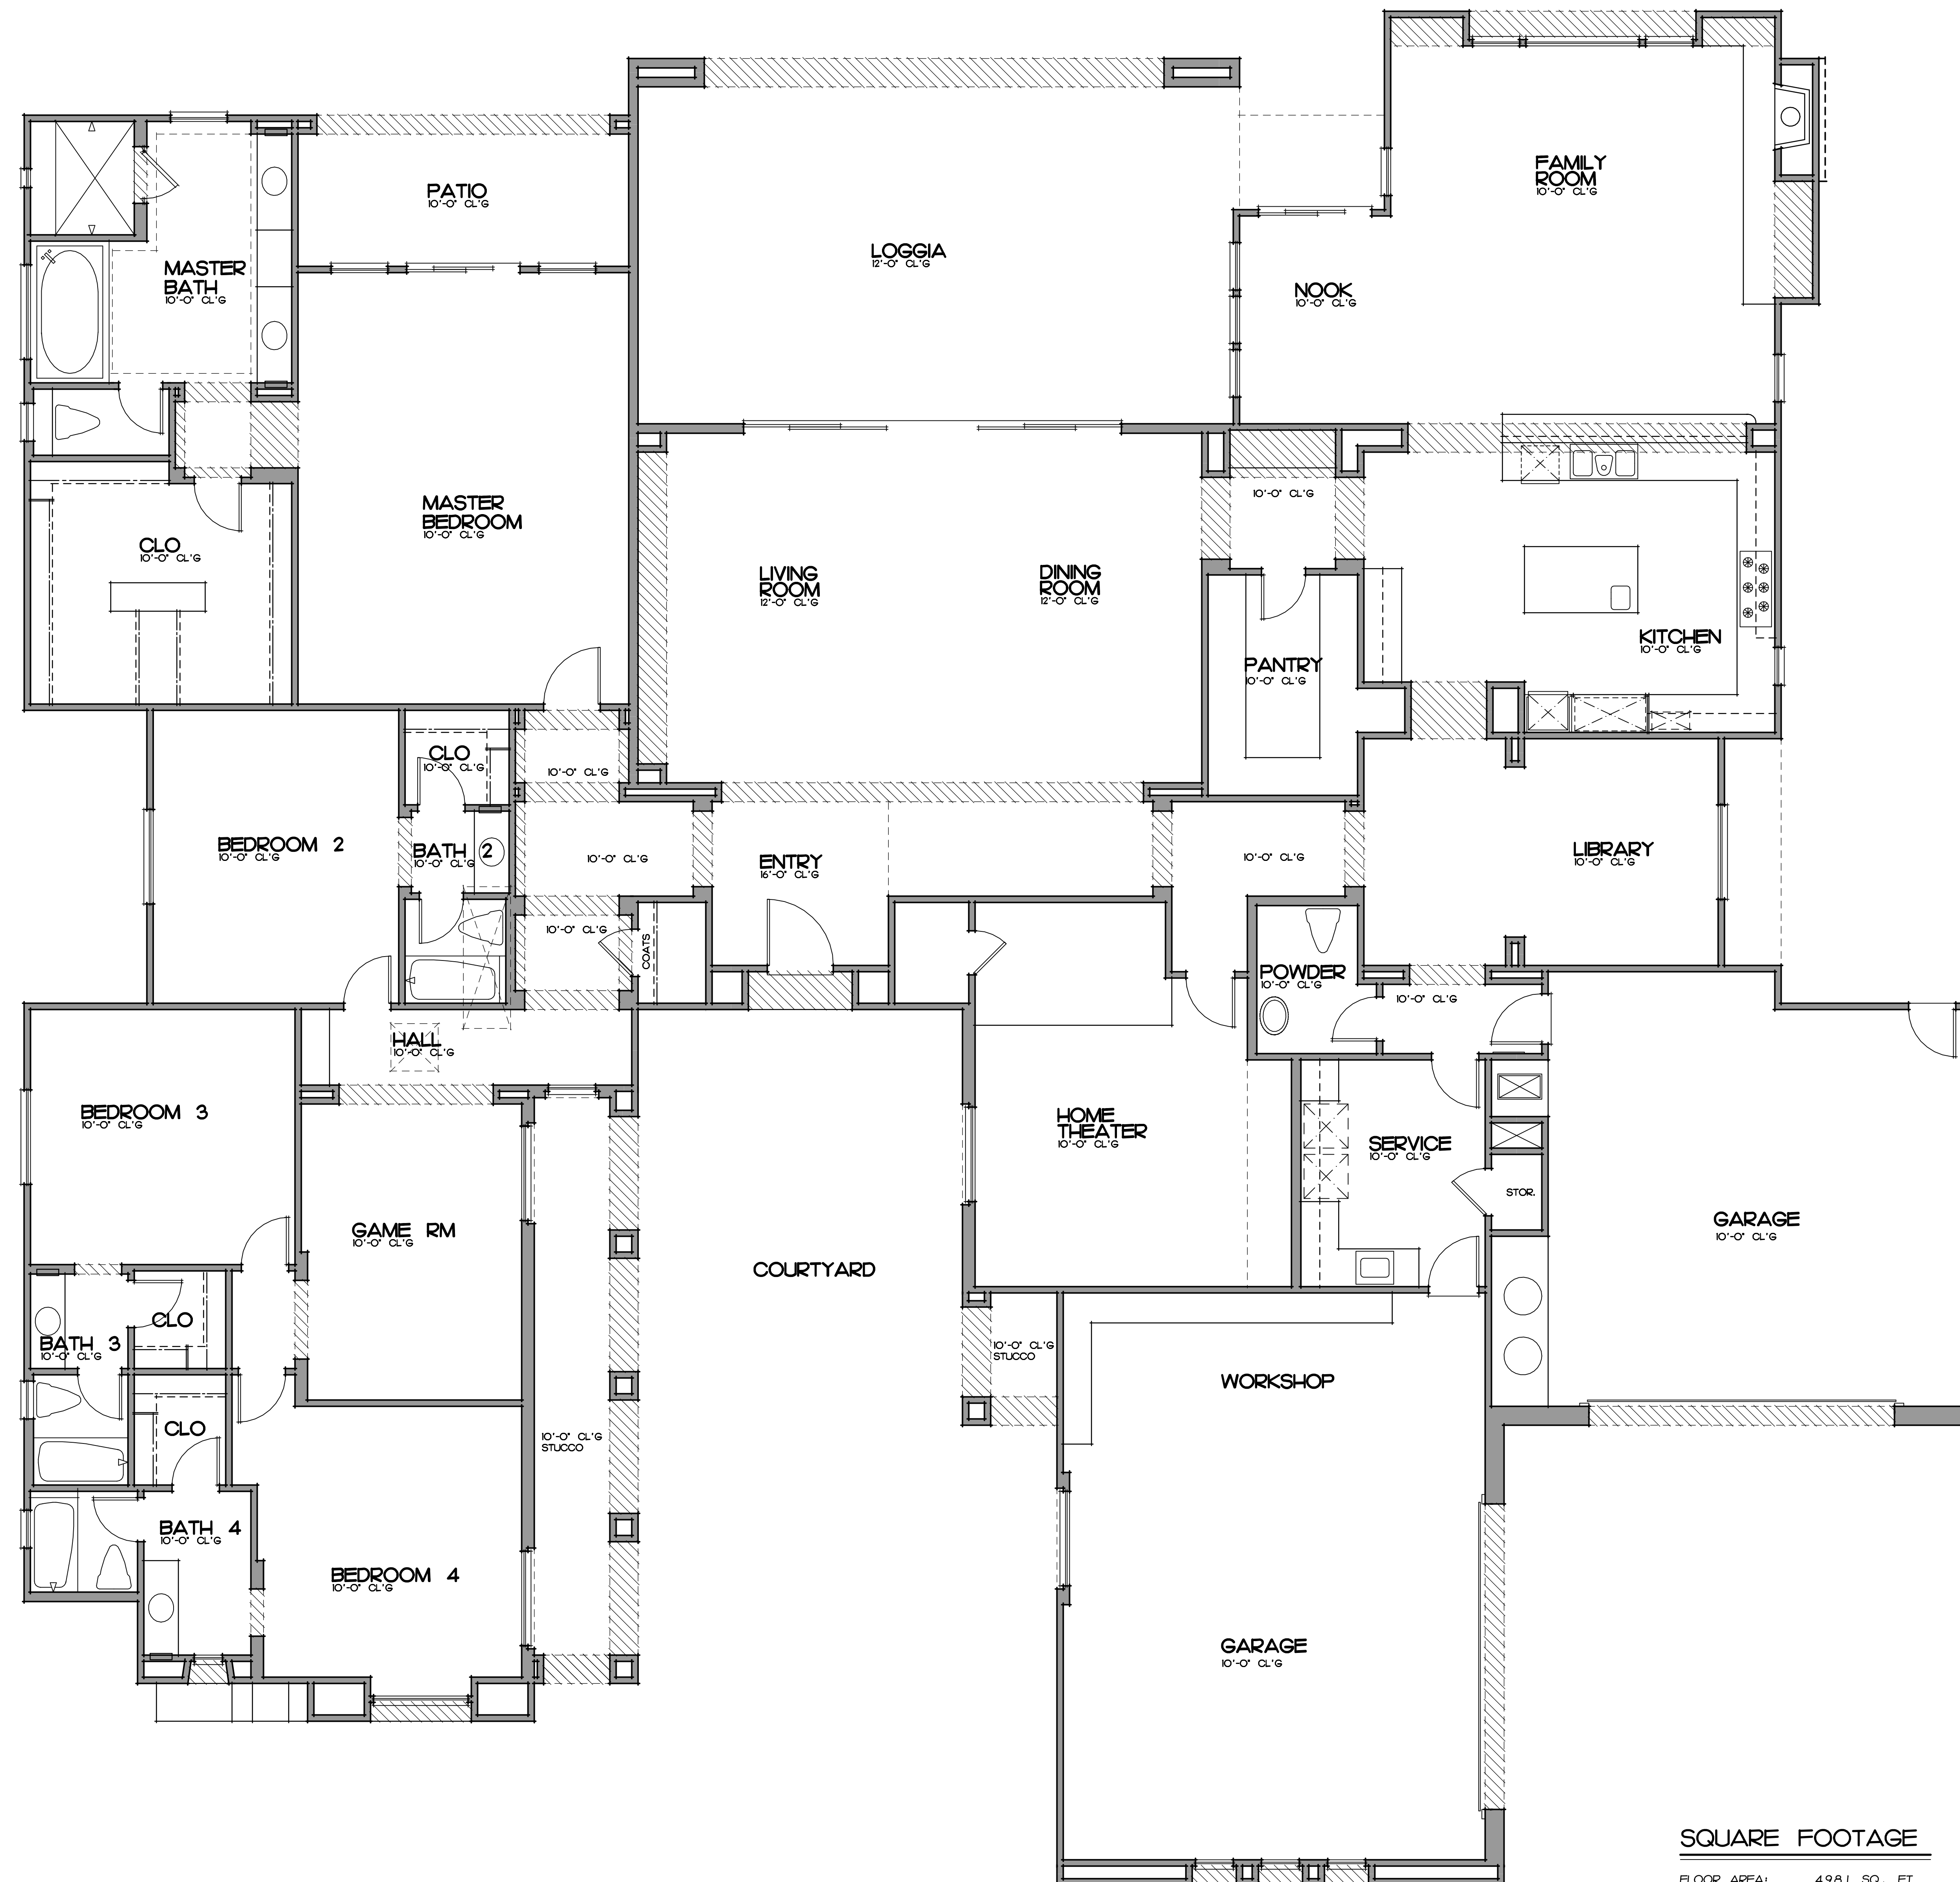

OPT. FALSE BEAMS • LIV. & DIN.

OPT. FALSE BEAMS • FAM. & NOOK

OPTIONAL DINING ROOM

OPT. FALSE BEAMS • HALL

FLOOR PLAN

SQUARE FOOTAGE

FLOOR AREA ¹	4981 SQ. FT.
TOTAL HOUSE ¹	4981 SQ. FT.
LOGGIA ¹	825 SQ. FT.
GARAGES ²	1251 SQ. FT.

SCALE: 1/4" = 1'-0"